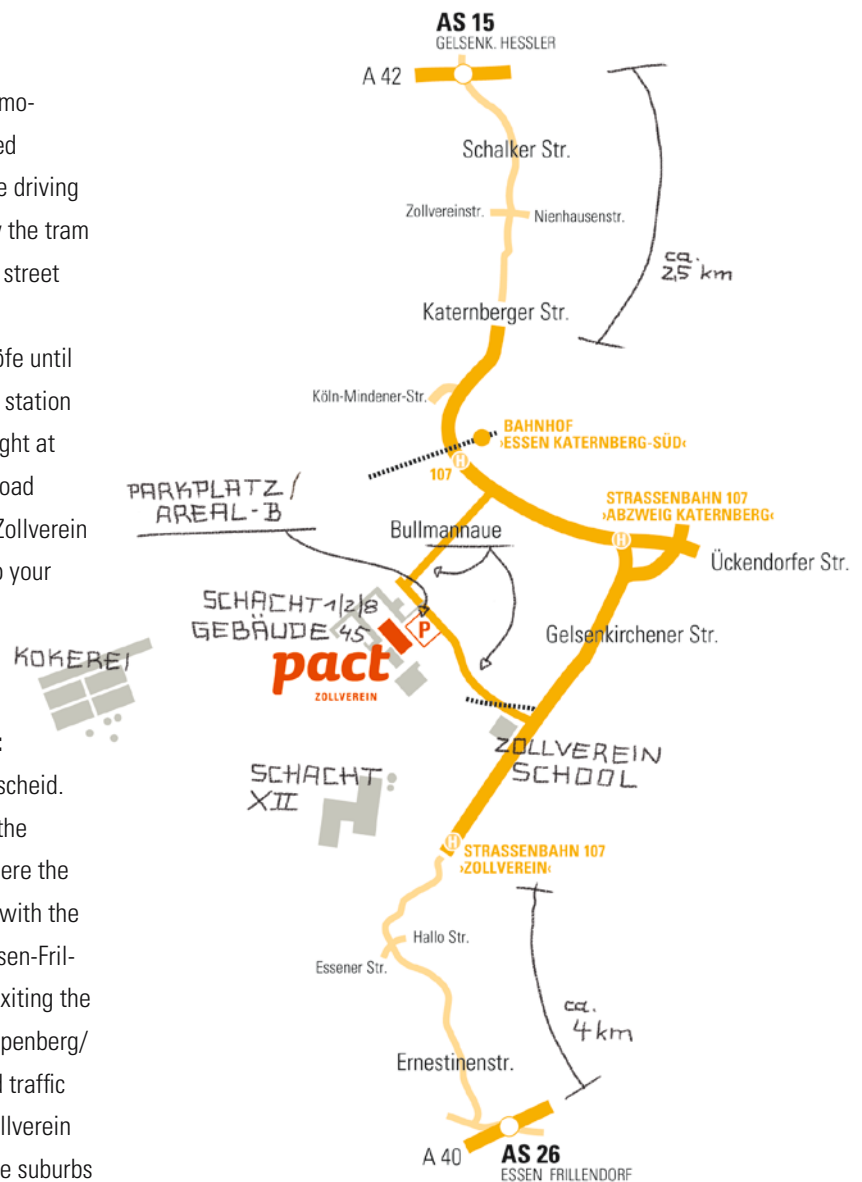

pact

ZOLLVEREIN

performing arts
choreographisches zentrum nrw
tanzlandschaft ruhr

GETTING HERE BY CAR

PACT Zollverein is situated in the north east of Essen at the Zeche Zollverein complex between the suburbs of Stoppenberg and Katernberg.

FROM THE NORTH ON THE A 42. ARRIVING FROM DIRECTION GELSENKIRCHEN – DORTMUND OR DUISBURG – OBERHAUSEN:

Exit the A42 at Gelsenkirchen-Hessler: After exiting the motorway turn immediately onto Schalker Straße (signposted Katernberg/Stoppenberg). After the traffic lights continue driving straight ahead onto Katernberger Straße and now follow the tram tracks. After a small built up area (banks, shops etc.) the street changes its name to Schonnebeckhöfe.

FROM THE SOUTH ON THE A 3 & A 52 & A 40. ARRIVING FROM DIRECTION KÖLN – DÜSSELDORF:

Take the A3 to motorway junction (Autobahnkreuz) Breitscheid. Change here to the A52 in direction Essen. Continue on the A52 until just after motorway exit Essen Berghausen where the motorway merges in a tunnel with the A40. On merging with the A40 stay in the right hand lane and leave at exit A40 Essen-Frillendorf, E-Stoppenberg that follows immediately. After exiting the motorway, turn left at the first traffic lights towards Stoppenberg/Katernberg. Continue driving and turn right at the second traffic lights onto Ernestinenstraße. (There is a brown Zeche Zollverein sign on the right) Follow the Ernestinenstraße through the suburbs of Frillendorf and Stoppenberg. At a T shaped junction with traffic lights turn right onto Gelsenkirchener Straße and follow the tram tracks (now to your left) until you reach Zeche Zollverein. Drive past the Zollverein main entrance and take the next turning left. PACT Zollverein stands to your left hand side.